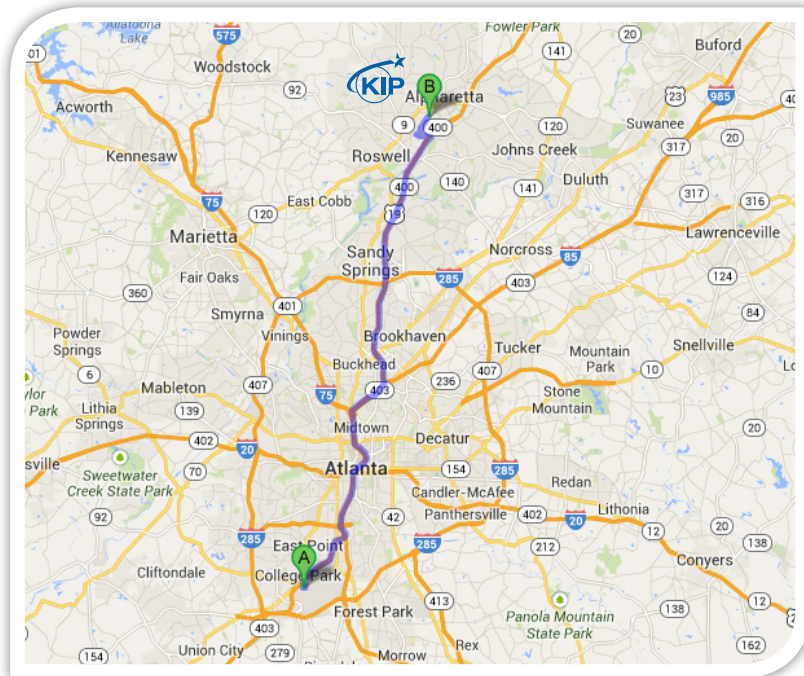

### Recommended Hotel Information

#### Hampton Inn

10740 Westside Way  
Alpharetta, GA 30009  
770.640.5511

## DIRECTIONS TO KIP ATLANTA OFFICE FROM AIRPORT

### From Atlanta International Airport (ATL) *41 Minutes | 35.5 Miles*

1. Head east on N Terminal Pkwy
2. Keep right at the fork, follow signs for I-85 N/I-20/I-75 N/Atlanta and merge onto I-85 N
3. Merge onto I-75 N
4. Slight left at I-85 N
5. Slight right at GA-400 N (signs for Buckhead/Cumming)
6. Continue onto US-19 N
7. Take the Mansell Rd exit, EXIT 8, toward Alpharetta
8. Turn Left onto Mansell Rd.
9. Turn Right onto Old Roswell Rd/Westside Pkwy.
10. Turn Left onto Old Roswell Rd.
11. 11350 Old Roswell Rd is on the left in the Fulton Four Hundred Corporate Center