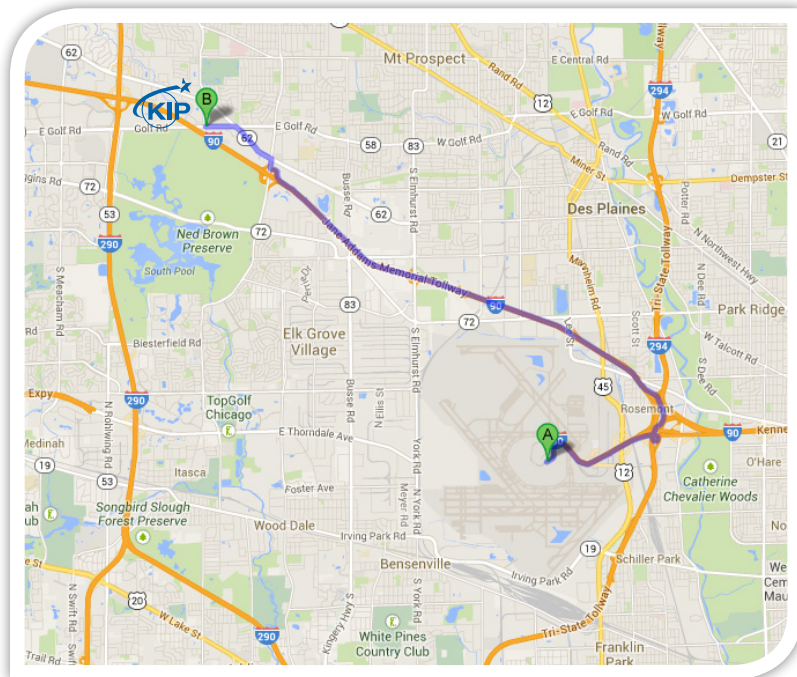

## Recommended Hotel Information

## **DIRECTIONS TO KIP CHICAGO OFFICE FROM AIRPORT**

### From O'Hare International Airport (ORD) 16 Minutes | 11.4 Miles

1. Head northeast on Arrivals/Lower Level T3 St.
2. Take the ramp onto I-190 E.
3. Take exit 1C for I-90 W/Tollway toward Rockford (Toll road)
4. Merge onto I-90 W. (Toll road)
5. Take the Arlington Heights Rd exit (Toll road)
6. Turn right onto S Arlington Heights Rd
7. Take the 1st left onto IL-62 W/W Algonquin Rd
8. Slight left onto Golf Rd.
9. Turn Right onto New Wilke Road to enter the parking lot