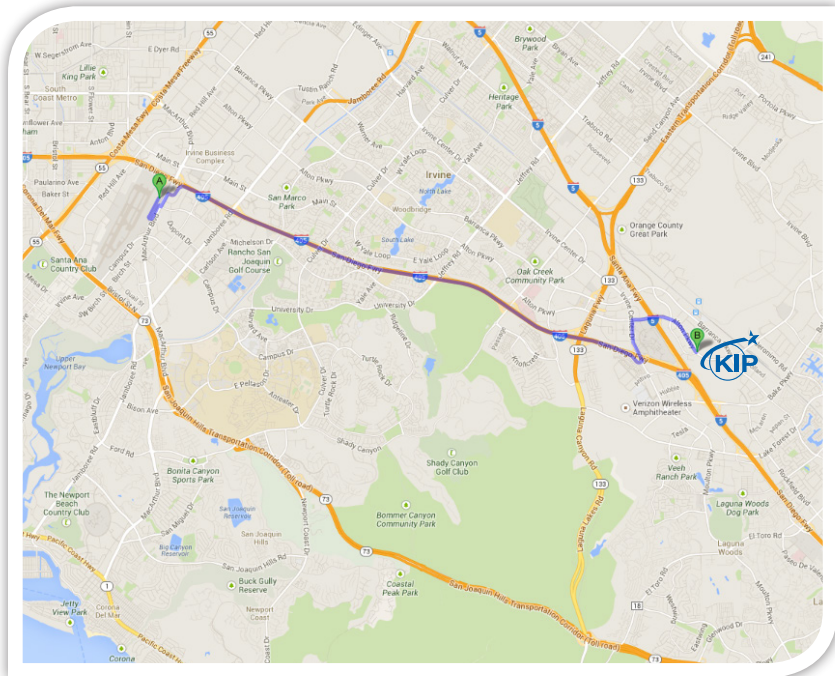

DIRECTIONS TO KIP LOS ANGELES OFFICE FROM AIRPORT

From John Wayne Airport (SNA) 12 Minutes | 8.4 Miles

1. Follow signs for airport departure
2. Take I-405 South towards San Diego
3. Take the Irvine Center Drive Exit
4. Turn left on to Irvine Center Drive
5. Turn right on Alton Pkwy
6. Turn right on W. Technology Drive
7. Turn right at 1 Technology Park
8. Arrive at KIP