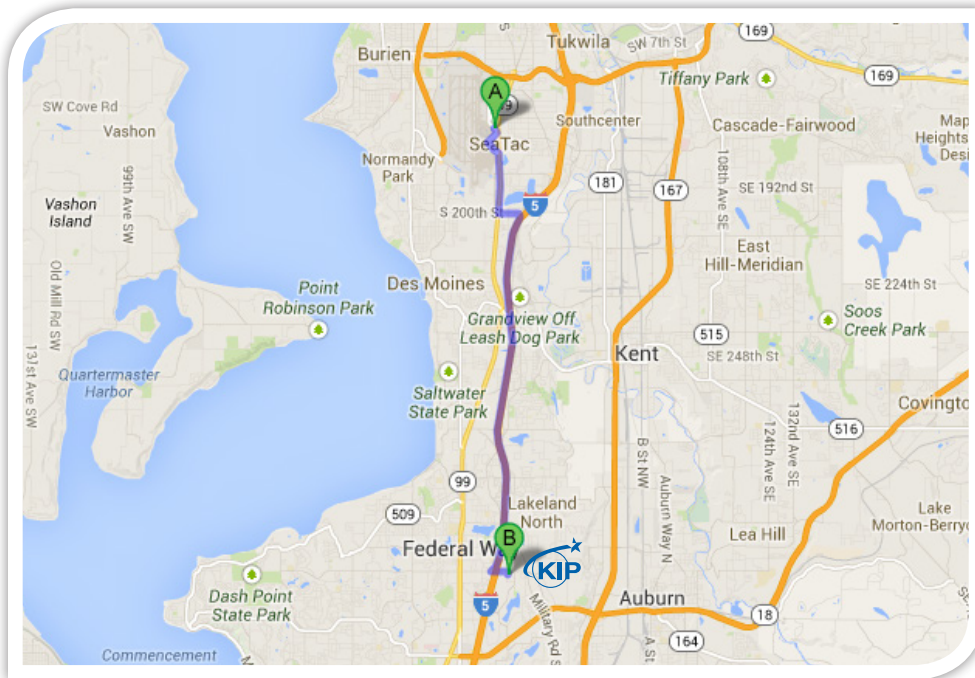

**KIP Seattle**  
32020 32<sup>nd</sup> Ave. S., Suite 120  
Federal Way, WA 98001  
Phone: 800.252.6793

### Recommended Hotel Information

**Hampton Inn**  
31720 Gateway Blvd S  
Federal Way WA 98003  
253.946.7000

## DIRECTIONS TO KIP SEATTLE OFFICE FROM AIRPORT

### **From Seattle-Tacoma International Airport (SEA)**

*From Rental Car Facility | 15 Minutes | 12.8 Miles*

1. Head west on S 160th St.
2. Take the ramp onto WA-518 E
3. Take the exit onto I-5
4. Take exit 143 for S 320th St toward Federal Way
5. Turn left onto S 320th St
6. Take the 1st right onto 32nd Ave S
7. Turn left in the first driveway on your left
8. Arrive at KIP on Left