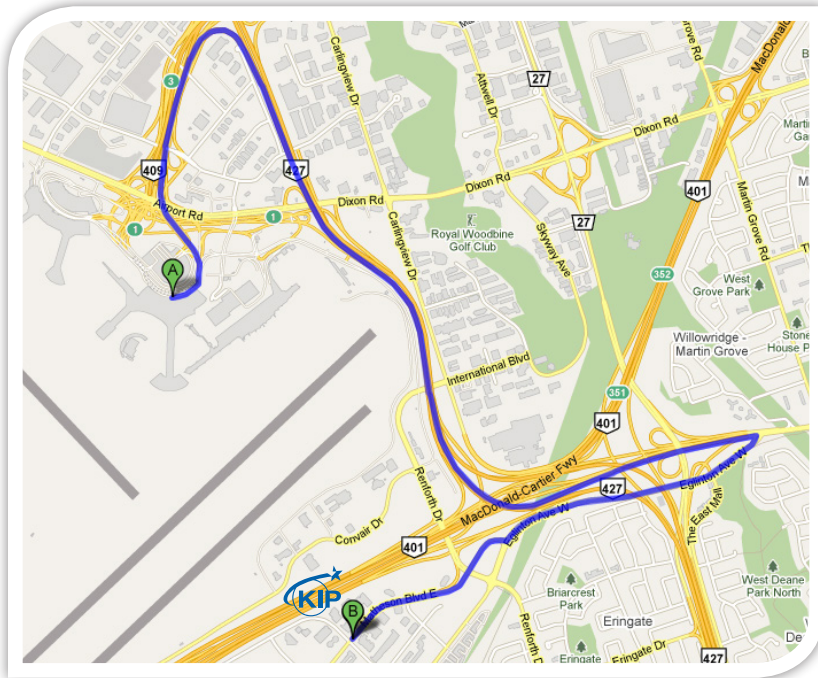

### Recommended Hotel Information

## DIRECTIONS TO KIP TORONTO OFFICE FROM AIRPORT

### From Lester B Pearson International Airport (YYZ)

7 Minutes | 2.74 Miles

1. Start out going EAST toward TANK FARM RD.
2. Turn LEFT onto SILVER DART DR.
3. Turn RIGHT onto RENFORTH DR.
4. Turn SLIGHT RIGHT.
5. Turn SLIGHT RIGHT onto MATHESON BLVD E.
6. Turn LEFT onto EXPLORER DR.
7. Arrive at KIP on Left