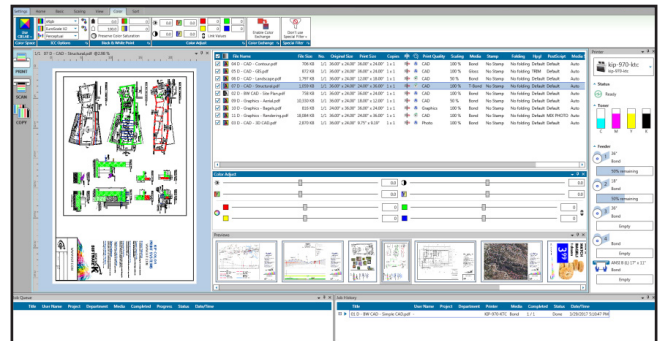

KIP ImagePro Software

As a standard PC based package for exclusive use with KIP 720 and 2300 scanners, KIP ImagePro – Scan & Copy software provides a complete set of features for high resolution color and B&W copy and scan-to-file applications. KIP ImagePro tools are designed to enhance color management capabilities and includes extensive features for increased productivity:

- Real Time Image Quality Adjustments
- High Definition Viewer
- Advanced Area of Interest (AOI) for Copy and Scan
- Auto De-skew
- Auto Document Width and Size Detection
- Auto Start for Stream Feeding Productivity

Standard KIP ImagePro provides advanced copying and scanning of all monochrome and color documents.