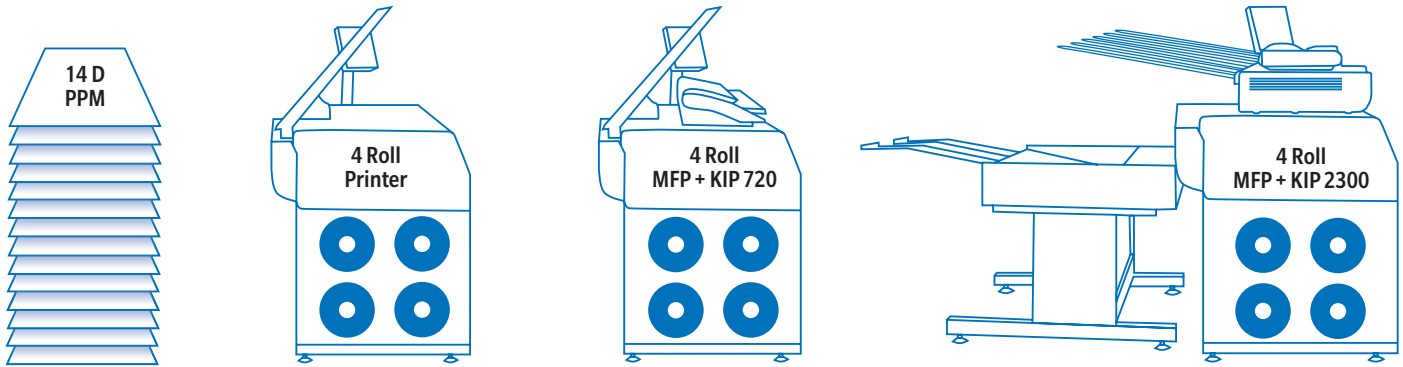

Live Virtual Product Training to Keep Your Team Productive

CONFIGURATION VERSATILITY

79 G SERIES

RANGE OF PRODUCTIVITY & CONFIGURATIONS

Rolls	Speed	Printer	MFP + KIP 720 Convenience Scanner	MFP + KIP 2300 Production Scanner
4 Roll	14D	✓	✓	✓

14 D PPM | 840 High Quality Prints per Hour

Media Capacity

Simple and fast paper loading in less than one minute versus up to several minutes on automated inkjet systems. KIP systems feature a user friendly "End-Cap" design for easy loading of media rolls. Media drawers are auto-switching to ensure non-stop print production, full job recovery, and feature maximum media versatility. Media status is displayed on the smart touchscreen and within the KIP System K software suite so out of paper surprises are not a part of your busy day.