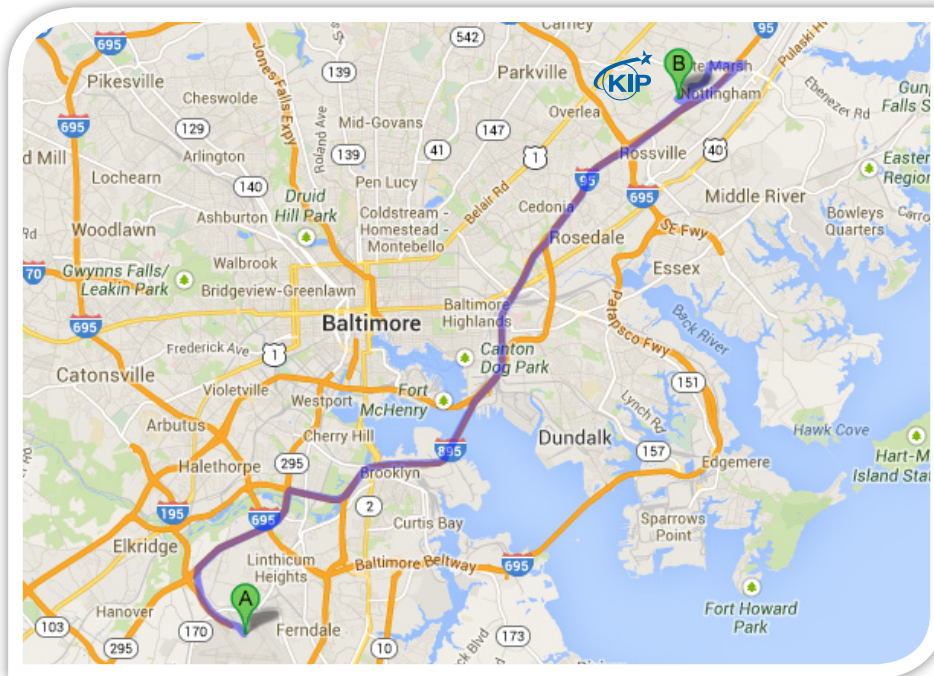

## Recommended Hotel Information

**Hampton Inn**  
8225 Town Center Dr.  
Baltimore, MD 21236  
410.931.2200

## DIRECTIONS TO KIP BALTIMORE OFFICE FROM AIRPORT

### From Baltimore-Washington International Airport (BWI)

36 Minutes | 24.4 Miles

1. Start out going southeast toward I-195 W
2. Take I-195 W
3. Merge onto MD-295 N via EXIT 2A toward I-695/Baltimore
4. Merge onto I-895 N/Harbor Tunnel Thwy (Portions toll)
5. I-895 N/Harbor Tunnel Thwy becomes I-95 N
6. Merge onto MD-43 W/White Marsh Blvd via EXIT 67B toward US-1
7. Turn left onto Honeygo Blvd.
8. Turn left onto Corporate Dr.  
Corporate Dr is 0.3 miles past Campbell Blvd If you are on Honeygo Blvd and reach Sandpiper Cir you've gone about 0.1 miles too far.
9. "KIP is on the left back behind building 8003. After turning left at 8003, keep 8003 on your right, continue to the next building. KIP is at 8007, Suite K.