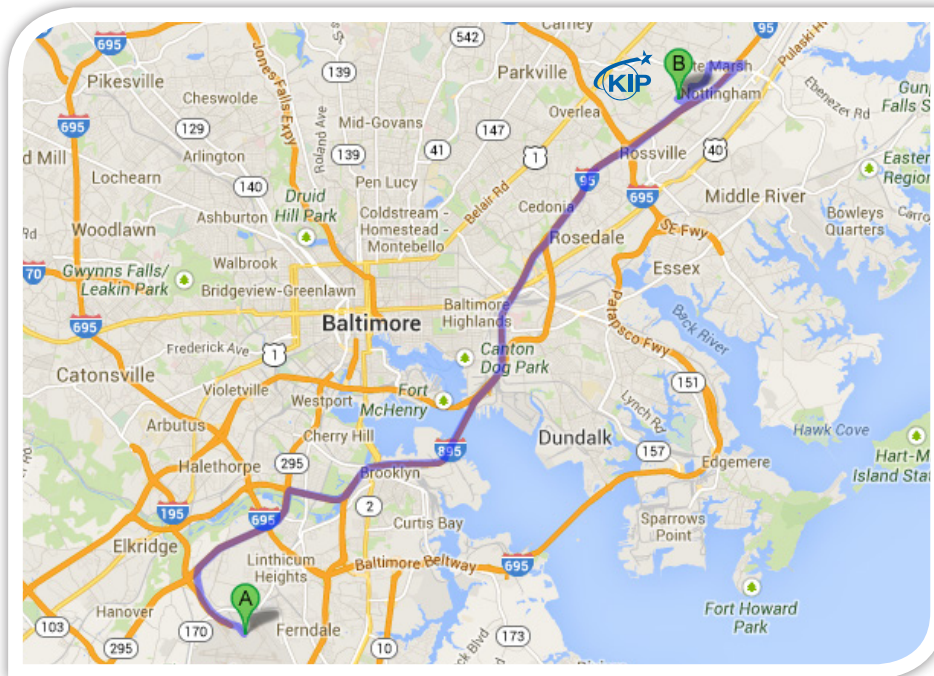

KIP Baltimore

8007 Corporate Drive, Suite K
White Marsh, MD 21236

Phone: 443.495.1400
800.252.6793

Recommended Hotel Information

Hampton Inn

8225 Town Center Dr.
Baltimore, MD 21236
410.931.2200

DIRECTIONS TO KIP BALTIMORE OFFICE FROM AIRPORT

From Baltimore-Washington International Airport (BWI)

36 Minutes | 24.4 Miles

1. Start out going southeast toward I-195 W
2. Take I-195 W
3. Merge onto MD-295 N via EXIT 2A toward I-695/Baltimore
4. Merge onto I-895 N/Harbor Tunnel Thwy (Portions toll)
5. I-895 N/Harbor Tunnel Thwy becomes I-95 N
6. Merge onto MD-43 W/White Marsh Blvd via EXIT 67B toward US-1
7. Turn left onto Honeygo Blvd.
8. Turn left onto Corporate Dr.
Corporate Dr is 0.3 miles past Campbell Blvd If you are on Honeygo Blvd and reach Sandpiper Cir you've gone about 0.1 miles too far.
9. "KIP is on the left back behind building 8003. After turning left at 8003, keep 8003 on your right, continue to the next building. KIP is at 8007, Suite K.