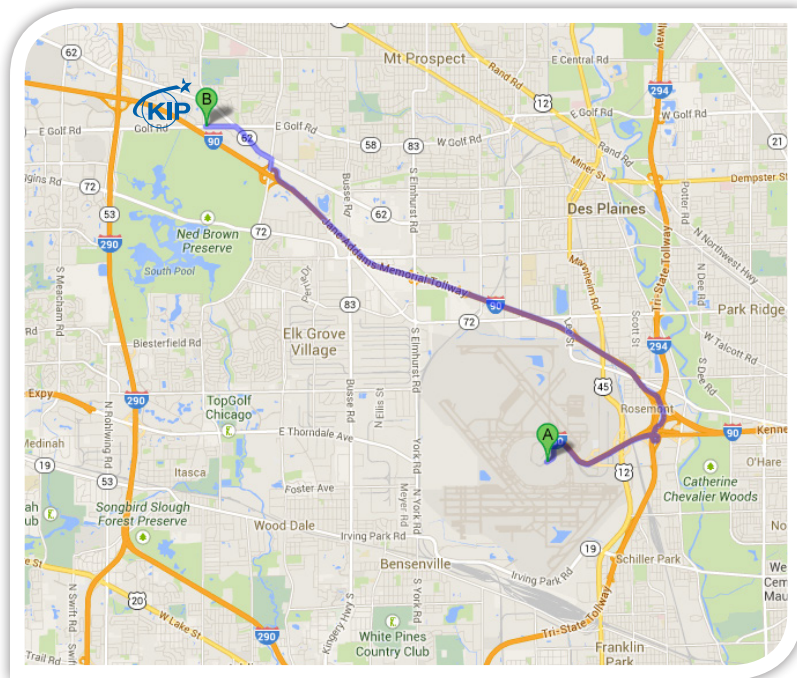

KIP Chicago

1600 E. Golf Rd., Suite 110
Rolling Meadows, IL 60008

Phone: 847.598.0166

800.575.1545

Fax: 847.598.0173

Recommended Hotel Information

DoubleTree

75 W Algonquin Rd
Arlington Heights, IL 60005
847.364.7600

DIRECTIONS TO KIP CHICAGO OFFICE FROM AIRPORT

From O'Hare International Airport (ORD) 16 Minutes | 11.4 Miles

1. Head northeast on Arrivals/Lower Level T3 St.
2. Take the ramp onto I-190 E.
3. Take exit 1C for I-90 W/Tollway toward Rockford (Toll road)
4. Merge onto I-90 W. (Toll road)
5. Take the Arlington Heights Rd exit (Toll road)
6. Turn right onto S Arlington Heights Rd
7. Take the 1st left onto IL-62 W/W Algonquin Rd
8. Slight left onto Golf Rd.
9. Turn Right onto New Wilke Road to enter the parking lot