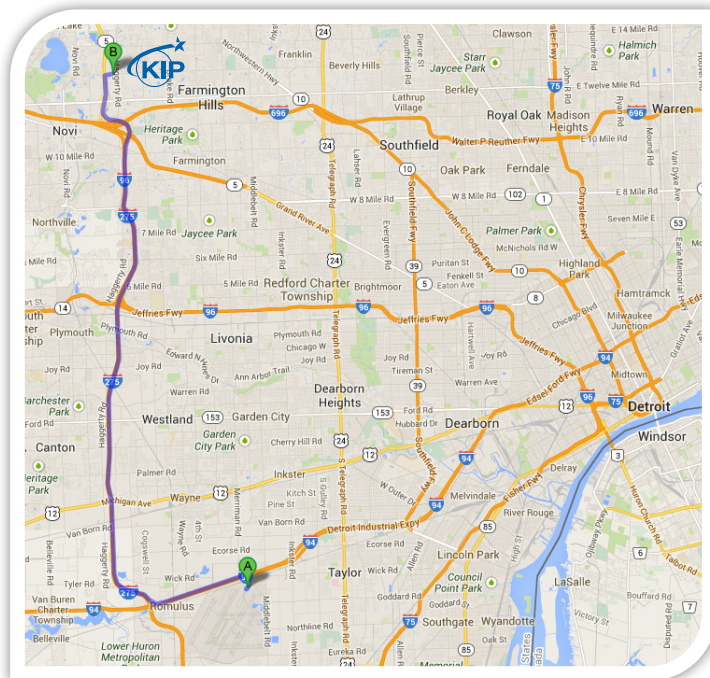

### Local Hotels

**Tru by Hilton Novi**  
40255 W 13 Mile Rd,  
Novi, MI 48377  
248-973-6306

**Hilton Garden Inn Novi**  
27355 Cabaret Dr.  
Novi, MI 48377  
248-348-3840

**Hampton Inn Commerce**  
169 Loop Road  
Commerce Township, MI 48390  
248-624-8100

## DIRECTIONS TO KIP CORPORATE HEADQUARTERS

### From Detroit Metro Airport (DTW) *32 Minutes | 27.7 Miles*

1. Depart Detroit Metropolitan Wayne County Airport
2. Take the I-94 Freeway West
3. Take the I-275 Freeway North
4. Take the M-5 Exit North
5. Turn Right (East) onto W 13 Mile Rd
6. Arrive at KIP