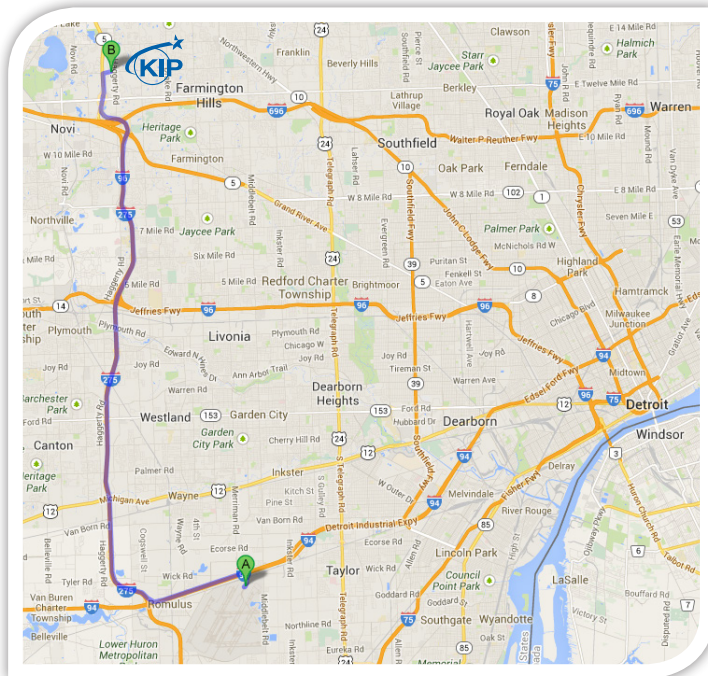

KIP Headquarters

39575 W. 13 Mile Road
Novi, MI 48377

Phone: 248.474.2900

800.252.6793

Fax: 248.474.3935

Recommended Hotel Information

DoubleTree by Hilton - Detroit Novi

42100 Crescent Blvd.

Novi, MI 48375

248.344.8800

DIRECTIONS TO KIP CORPORATE HEADQUARTERS

From Detroit Metro Airport (DTW) *32 Minutes | 27.7 Miles*

1. Depart Detroit Metropolitan Wayne County Airport
2. Take the I-94 Freeway West
3. Take the I-275 Freeway North
4. Take the M-5 Exit North
5. Turn Right (East) onto W 13 Mile Rd
6. Arrive at KIP