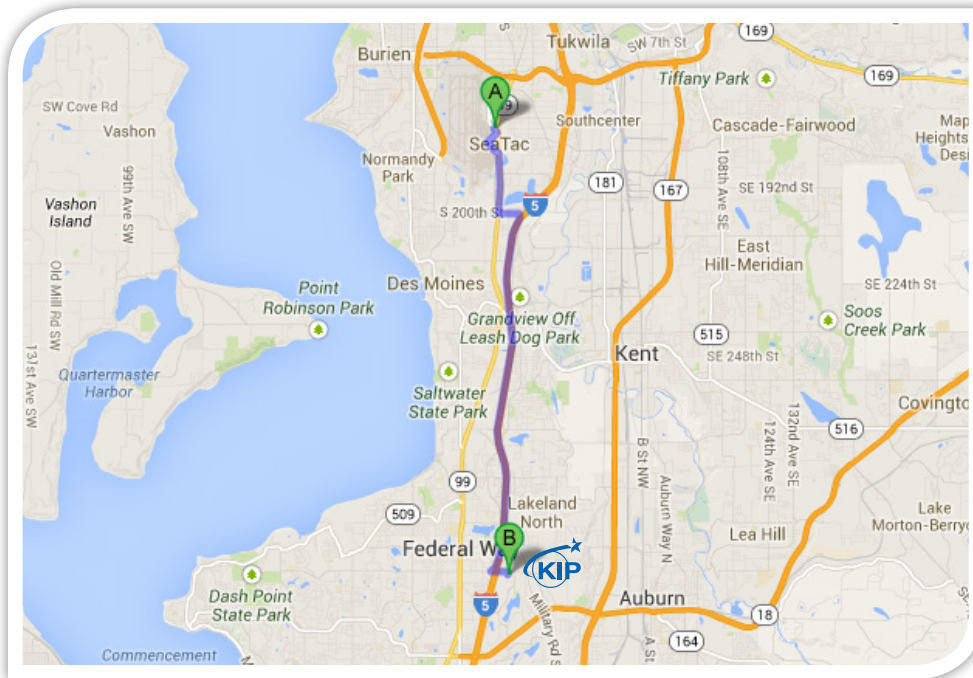

KIP Seattle
32020 32nd Ave. S., Suite 120
Federal Way, WA 98001
Phone: 800.252.6793

Recommended Hotel Information

Hampton Inn
31720 Gateway Blvd S
Federal Way WA 98003
253.946.7000

DIRECTIONS TO KIP SEATTLE OFFICE FROM AIRPORT

From Seattle-Tacoma International Airport (SEA)

From Rental Car Facility | 15 Minutes | 12.8 Miles

1. Head west on S 160th St.
2. Take the ramp onto WA-518 E
3. Take the exit onto I-5 S
4. Take exit 143 for S 320th St toward Federal Way
5. Turn left onto S 320th St
6. Take the 1st right onto 32nd Ave S
7. Turn left in the first driveway on your left
8. Arrive at KIP on Left