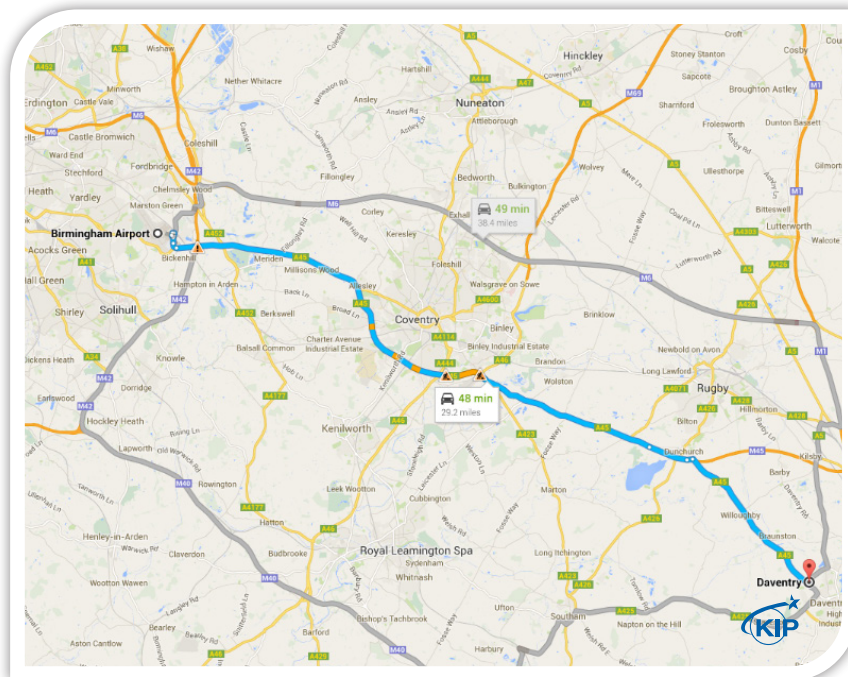

*Directions to KIP Technical Training Centre*  
**DAVENTRY NORTHAMPTONSHIRE, UK**  
*From Birmingham Airport*

Stephenson Close Drayton Fields  
Daventry NN11 8RF, UK

Phone: +1 248-474-2900

Email: [info@kip.com](mailto:info@kip.com)

**DIRECTIONS TO KIP TECHNICAL TRAINING CENTRE FROM AIRPORT**

**From Birmingham Airport** 42 Minutes | 29.2 Miles

1. Head northwest on Concorde Rd toward Comet Rd
2. Slight right to stay on Concorde Rd
3. Continue onto Ambassador Rd
4. Turn right toward Vanguard Rd
5. Slight right onto Vanguard Rd
6. Slight right to stay on Vanguard Rd
7. At the roundabout, take the 1<sup>st</sup> exit onto Airport Way
8. At the roundabout, take the 3<sup>rd</sup> exit onto the A45 ramp to M42/M6/M1/M40/M5/Coventry
9. Merge onto Coventry Rd/A45 Continue to follow A45. Go through 5 roundabouts
10. At the roundabout, take the 2<sup>nd</sup> exit onto M45 heading to London/Daventry/Northampton/M1 S
11. Take the A45 exit toward Daventry
12. At the roundabout, take the 2<sup>nd</sup> exit onto Daventry Rd/A45. Continue to follow A45
13. At the roundabout, take the 1<sup>st</sup> exit onto Drayton Way/A361
14. Turn right onto Stephenson Close. Destination will be on the right.